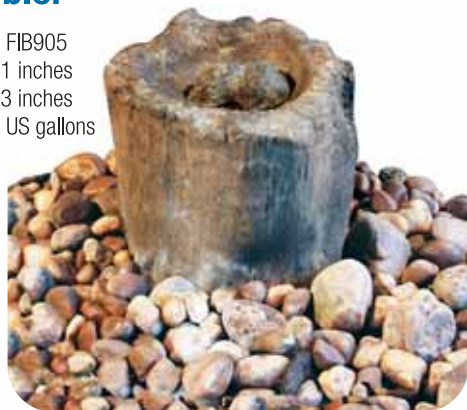

## Log Sheet Falls & Pond

**Length** | 43 inches  
**Width** | 35 inches  
**Height** | 28 inches  
**Volume** | 10 US gallons

Sold Separately  
2FIB773 and 2FIB508

## Fossil Feeders

**Length** | 26 inches  
**Width** | 12 inches  
**Height** | 4 inches

Tortoise  
2 FIB488

Crocodile  
2 FIB488

Birds  
2 FIB483

## Log Bubblers

**Code** | 2 FIB905  
**Height** | 11 inches  
**Diameter** | 13 inches  
**Volume (Bucket)** | 2 US gallons

## Birdbath Garden Rock Large

**Code** | 2FIB485  
**Length** | 42 inches  
**Width** | 20 inches  
**Height** | 7 inches